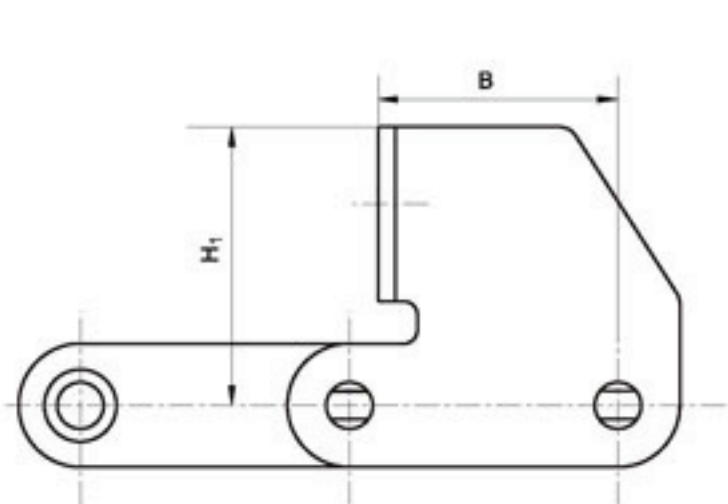

CA系列农用滚子链附件

CA Series Agricultural Roller Chains - Attachments

Type	链号 Chain No.	F mm	d mm	W mm	B mm	H ₁ mm	H ₂ mm
F4	CA550V	47.6	8.33	68.2	36.9	42.9	31

Type	链号 Chain No.	F mm	K mm	M mm	W mm	B mm	H ₁ mm	H ₂ mm
F4T	CA550V	58	10	8.33	80	32	36.9	25