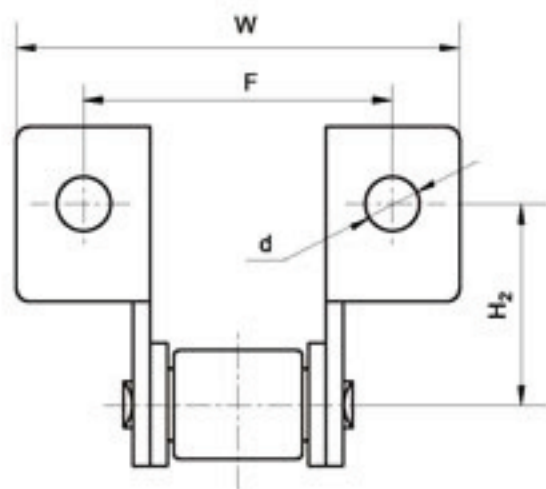

CA系列农用滚子链附件

CA Series Agricultural Roller Chains - Attachments

Type	链号 Chain No.	F mm	d mm	W mm	B mm	H ₁ mm	H ₂ mm
F4	CA550V	47.6	8.33	68.2	36.9	42.9	31

Type	链号 Chain No.	F mm	K mm	M mm	W mm	B mm	H ₁ mm	H ₂ mm
F4T	CA550V	58	10	8.33	80	32	36.9	25