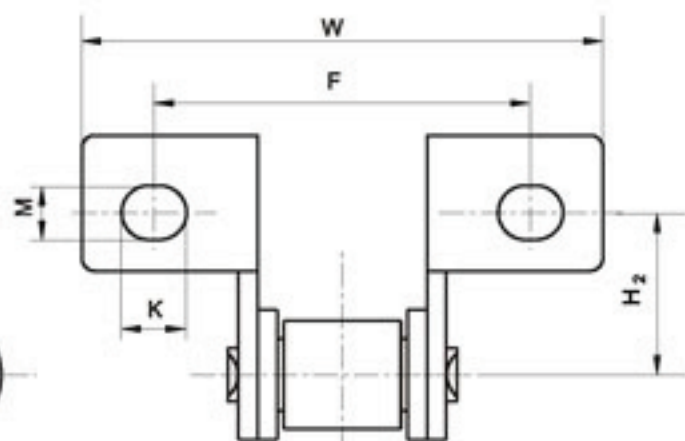

CA系列农用滚子链附件

CA Series Agricultural Roller Chains - Attachments

Type	链号 Chain No.	F mm	d mm	W mm	B mm	H ₁ mm	H ₂ mm
F4	CA550V	47.6	8.33	68.2	36.9	42.9	31

Type	链号 Chain No.	F mm	K mm	M mm	W mm	B mm	H ₁ mm	H ₂ mm
F4T	CA550V	58	10	8.33	80	32	36.9	25