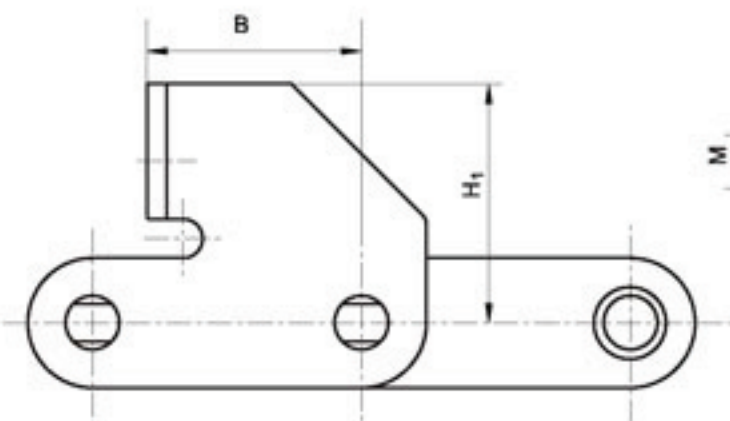

CA系列农用滚子链附件

CA Series Agricultural Roller Chains - Attachments

Type	链号 Chain No.	F mm	d mm	W mm	B mm	H ₁ mm	H ₂ mm
F4	CA550V	47.6	8.33	68.2	36.9	42.9	31

Type	链号 Chain No.	F mm	K mm	M mm	W mm	B mm	H ₁ mm	H ₂ mm
F4T	CA550V	58	10	8.33	80	32	36.9	25